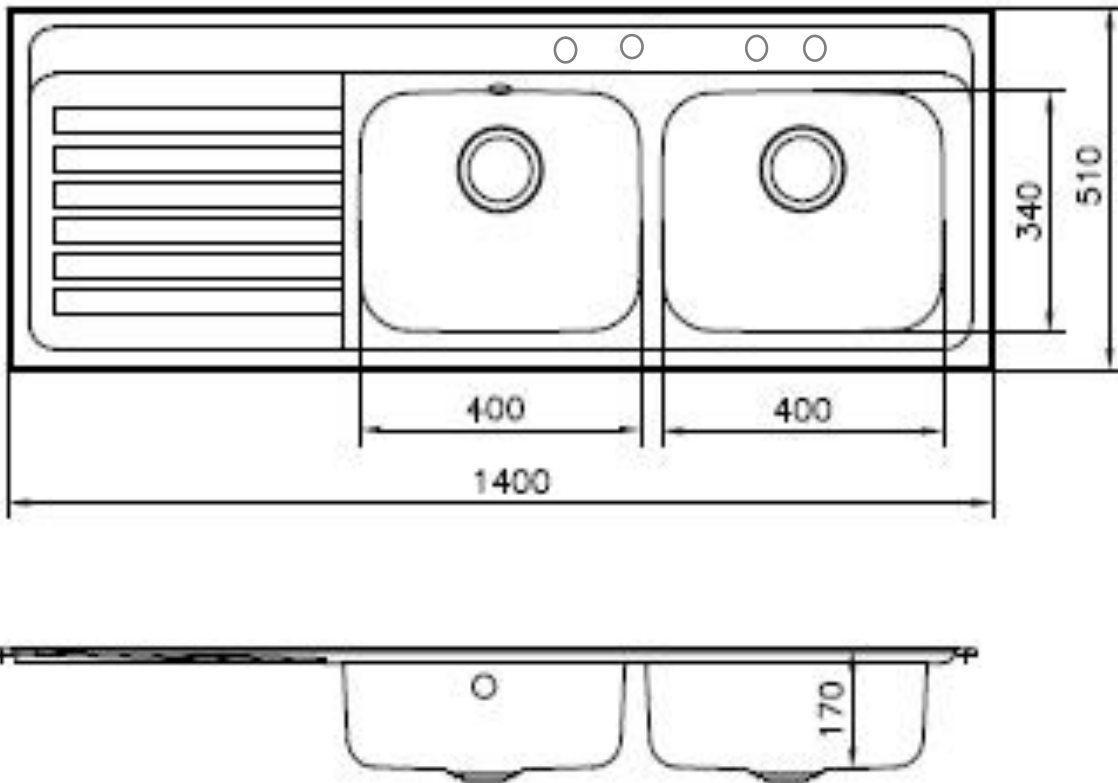

SPECIFICATION SHEET - kitchen sinks

BRAND:		Product Photo:
ORIGIN:	Spain	
SERIES:	Universal	
PRODUCT DESCRIPTION:	Stainless Steel Inset kitchen sink, 1400.510.2B.RD.4H with: double bowl size: 370 x 340 x 155 mm left drainboard, 4 tap holes dia. of waste hole: $\varnothing 3\frac{1}{2}$"	
MODEL No.	1410.4813	
FINISH/COLOUR:	Polished	
Auxiliary bowl (wxhxd):	370 x 340 x 155 mm	
OPTIONAL MATCHING PARTS:	A1 Waste basket strainer $3\frac{1}{2}$" PM2 Double sink bottle trap $1\frac{1}{2}$"	

Technical Informations:

REMINDER:	Do not use cleaners containing abrasive cleansers, ammonia, bleach, acids, waxes, alcohol, solvents or other products not recommended for chrome. All information is for reference only, installation shall always be based on the actual product delivered.